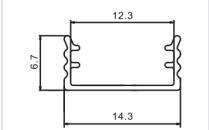

LED ALUMINIUM PROFILE - RIGID SERIES

SI No : 481
ORBIT - 101